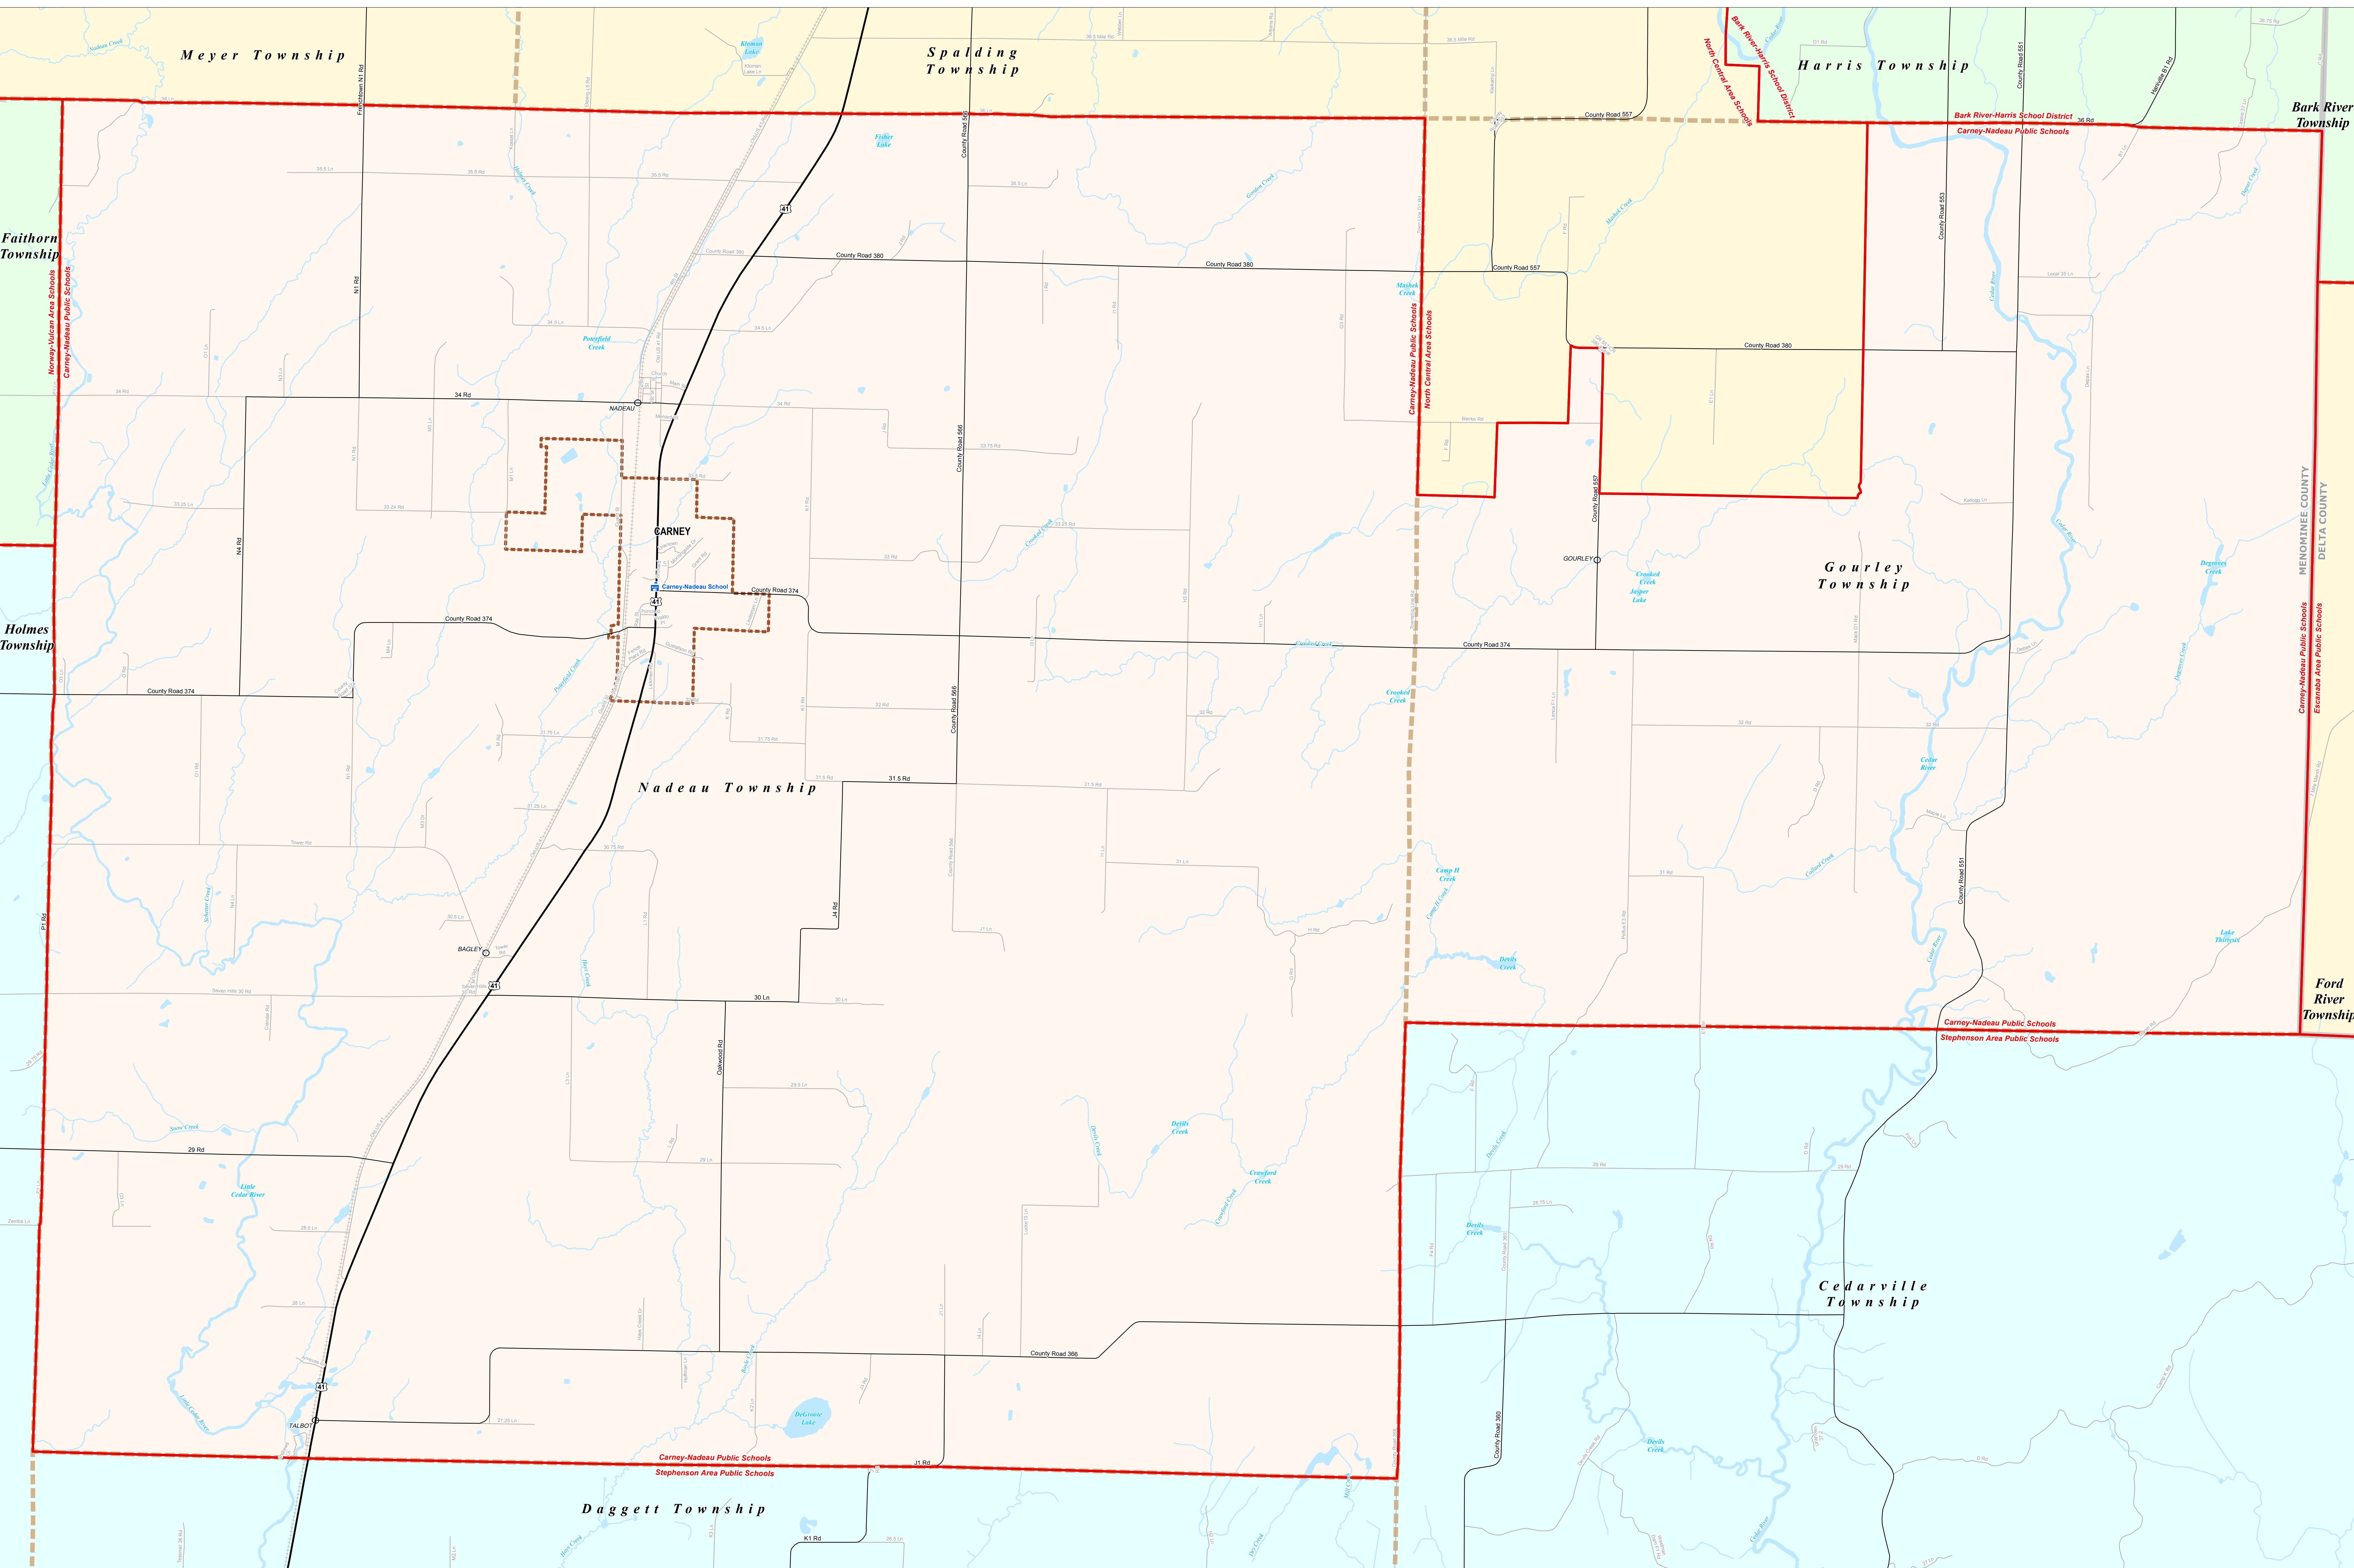

CARNEY-NADEAU PUBLIC SCHOOLS

Menominee ISD

0 0.25 0.5 Miles

Legend	
School District	Unincorporated Place
County	School
City	Water Feature
Township	River, Stream, or Drain
Village	Railroad
Census Designated Place	Freeway
	Highway
	Primary Road
	Local Road

Source: Michigan Geographic Framework, v13a